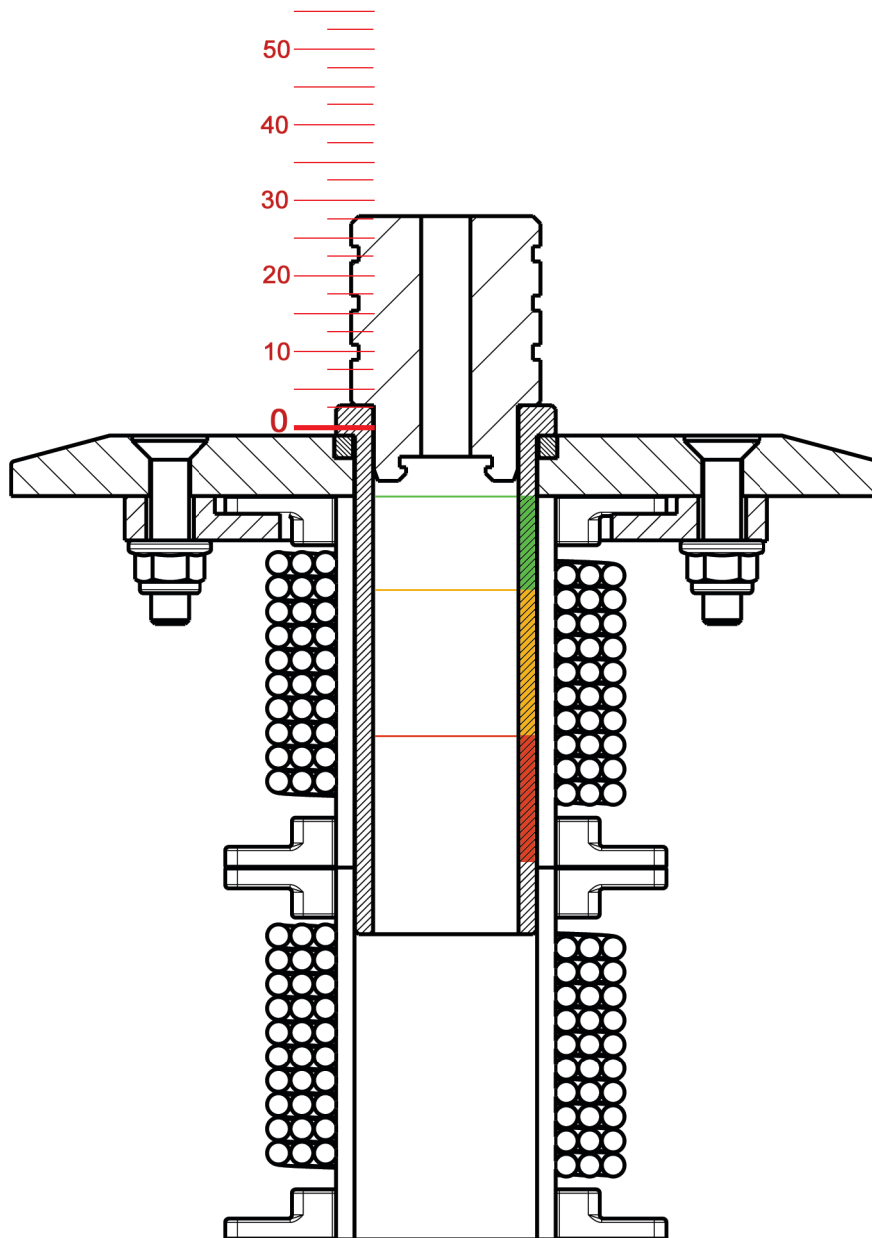

VULCANO

CARTRIDGE CASE: -----

BRAND: -----

TIMING: -----

MAG.FIELD: -----

CARTRIDGE CASE POSITION FOR INDUCTION ANNEALING